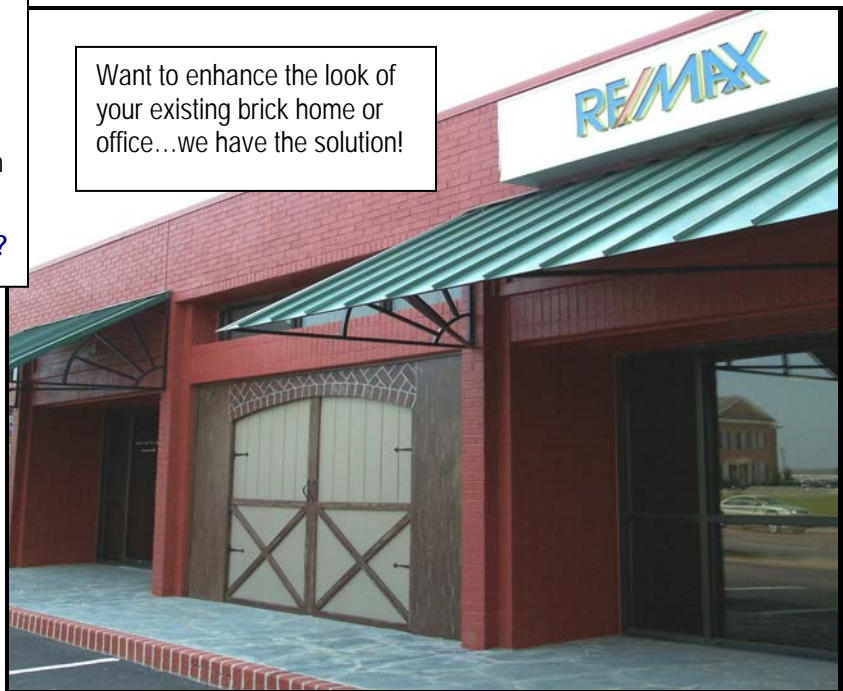

Parkway Estates

Three entryways were transformed from unattractive stamped concrete into entries the Home Owners Association can be proud of. This signage is vandal proof and makes a definite statement about this beautiful subdivision.

Located at 3900 Coit in Plano, TX

CARRIAGE DOORS & FLAGSTONE SIDEWALK WITH A BRICK BORDER

ReMax Realty in Grapevine, Texas was given a facelift from the 1980's to an 1800's replica of the historical buildings in downtown Grapevine. See this job at 1230 S. Main St.

Can you believe this is the same building?

Want to enhance the look of your existing brick home or office...we have the solution!

Just call us the Brick and Stone Restoration Specialists

Investing in properties??? **Flipping homes???** This home had extensive foundation damage with missing mortar and cracked or missing bricks. Quick Brick and Stone restored them to "like new" condition. With Quick Brick products we can exactly match any color of brick or stone.